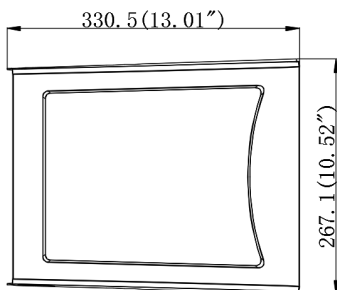

PRODUCT APPLICATIONS:

The WALL PACK LED Lighting Series can be widely used for Indoor or Outdoor (Wet Location) Excellent for Museums, Art Galleries, Shopping Malls, Office Buildings, Walls and many other applications.