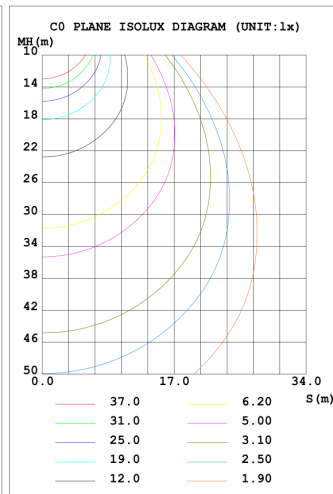

- Shell Materials: Aluminum & PC
- Finish: Dark Bronze/White/black
- Net Weight: 3.32KG (7.3 LBS)
- **Product Size: 330mm*267mm*126mm**
- **Carton Size: 380mm*300mm*180mm**

Wisdom
wisdom light, wisdom life.

100W

WALL PACK LIGHT

TECHNICAL PARAMETERS:

Type	WSD-SWP10W27-XXK-Z-Y		
Power	100W	Lighting Angle	89°
Input Voltage	AC120-277V	LED Brightness Decay	<5%/6000 hrs
PF	>0.98	Working Life	>75000 hrs
Driver Efficiency	>90%	Working Temperature	-30 - +45°C
Luminous Flux	13334 Lm	Storage Temperature	-40 -+80°C
Color Temperature	4000K/5000K	Protection Level	Wet Location
CRI	Ra>80	Cable	Input Connect, No Cable

PHOTOMETRY:

ORDERING EXAMPLE: WSD-SWP10W27-XXK-Z [D, W, B, S] -Y [blank, p]

WSD	07W	SWP	27	XXK	Z	Y
Company	Power	Product	Voltage	ColorTemp	FINISH	Control
WISDOM	10W(100W)	SWP Slim Adjustable Wall Pack	27 AC120-277V	40K (4000K) 50K (5000K) ± 500K	D (Dark Bronze) W (White) B (Black) S (Silvery)	P Photocell