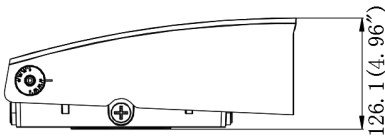

Structure Features:

- Shell Materials: Aluminum & PC
- Finish: Dark Bronze/White/black
- Net Weight: 3.32KG (7.3 LBS)
- **Product Size: 330mm*267mm*126mm**
- **Carton Size: 380mm*300mm*180mm**