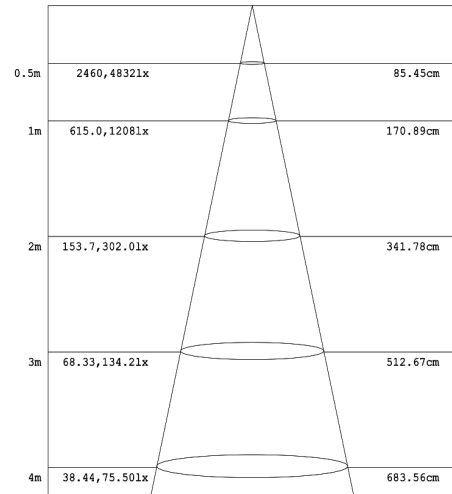

- Shell Materials: Aluminum & PC
- Finish: Dark Bronze/White/black
- Net Weight: 3.32KG (7.3 LBS)
- **Product Size: 330mm*267mm*126mm**
- **Carton Size: 380mm*300mm*180mm**

Wisdom
wisdom light, wisdom life.

100W

WALL PACK LIGHT

TECHNICAL PARAMETERS:

Type	WSD-SWP10W27-XXK-Z-Y		
Power	100W	Lighting Angle	89°
Input Voltage	AC120-277V	LED Brightness Decay	<5%/6000 hrs
PF	>0.98	Working Life	>75000 hrs
Driver Efficiency	>90%	Working Temperature	-30 - +45°C
Luminous Flux	13334 Lm	Storage Temperature	-40 -+80°C
Color Temperature	4000K/5000K	Protection Level	Wet Location
CRI	Ra>80	Cable	Input Connect, No Cable

PHOTOMETRY:

ORDERING EXAMPLE: WSD-SWP10W27-XXK-Z [D, W, B, S] -Y [blank, p]

WSD	07W	SWP	27	XXK	Z	Y
Company	Power	Product	Voltage	ColorTemp	FINISH	Control
WISDOM	10W(100W)	SWP Slim Adjustable Wall Pack	27 AC120-277V	40K (4000K) 50K (5000K) ± 500K	D (Dark Bronze) W (White) B (Black) S (Silvery)	P Photocell