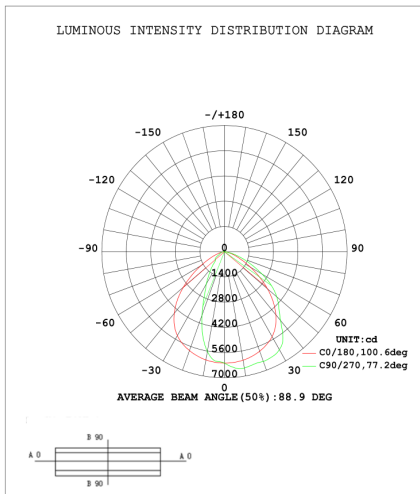

- Shell Materials: Aluminum & PC
- Finish: Dark Bronze/White/black
- Net Weight: 3.32KG (7.3 LBS)
- **Product Size: 330mm*267mm*126mm**
- **Carton Size: 380mm*300mm*180mm**

Wisdom
wisdom light, wisdom life.

100W

WALL PACK LIGHT

TECHNICAL PARAMETERS:

Type	WSD-SWP10W27-XXK-Z-Y		
Power	100W	Lighting Angle	89°
Input Voltage	AC120-277V	LED Brightness Decay	<5%/6000 hrs
PF	>0.98	Working Life	>75000 hrs
Driver Efficiency	>90%	Working Temperature	-30 - +45°C
Luminous Flux	13334 Lm	Storage Temperature	-40 -+80°C
Color Temperature	4000K/5000K	Protection Level	Wet Location
CRI	Ra>80	Cable	Input Connect, No Cable

PHOTOMETRY:

ORDERING EXAMPLE: WSD-SWP10W27-XXK-Z [D, W, B, S] -Y [blank, p]

WSD	07W	SWP	27	XXK	Z	Y
Company	Power	Product	Voltage	ColorTemp	FINISH	Control
WISDOM	10W(100W)	SWP Slim Adjustable Wall Pack	27 AC120-277V	40K (4000K) 50K (5000K) ± 500K	D (Dark Bronze) W (White) B (Black) S (Silvery)	P Photocell