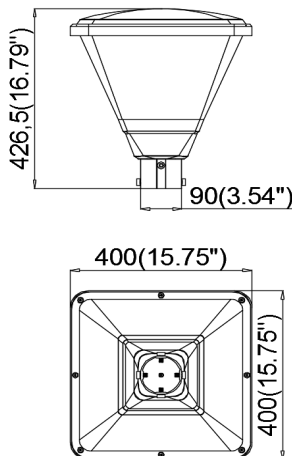

### Structure Features:

- Shell Materials: Aluminum & PC
- Finish: Dark Bronze/White/black(OPTION)
- Net Weight: 6.2KG (13.7LBS)
- **Product Size: 400mm\*400mm\*426.5mm**
- **Carton Size: 450mm\*450mm\*480mm**