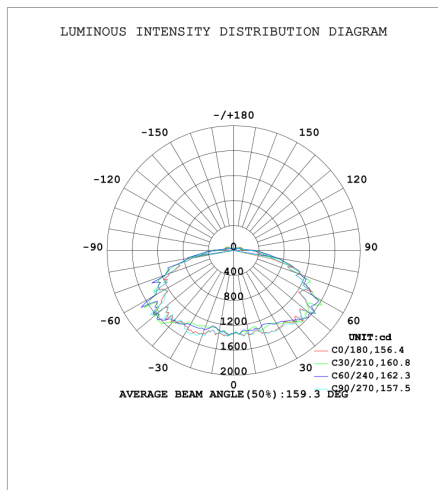

Wisdom
wisdom light, wisdom life.

60W

Square Post Top Light

TECHNICAL PARAMETERS:

Type	WSD-SPT06W27-XXK-Z		
Power	60W	Lighting Angle	159°
Input Voltage	AC120-277V	LED Brightness Decay	<5%/6000 hrs
PF	>0.98	Working Life	>75000 hrs
Driver Efficiency	>90%	Working Temperature	-30 - +45°C
Luminous Flux	8043 Lm	Storage Temperature	-40 - +80°C
Color Temperature	4000K/5000K	Protection Level	Wet Location
CRI	Ra>70	Cable	3core, 18AWG (0.5m)

PHOTOMETRY:

ORDERING EXAMPLE: WSD-SPT06W27-XXK-Z [D, W, B, S]

WSD	SPT	06W	27	XXK	Z
Company	Product	Power	Voltage	ColorTemp	FINISH
WISDOM	SPT Square Post Top Light	06W(60W)	27 AC120-277V	40K (4000K) 50K (5000K) ± 500K	D (Dark Bronze) W (White) B (Black) S (Silvery)