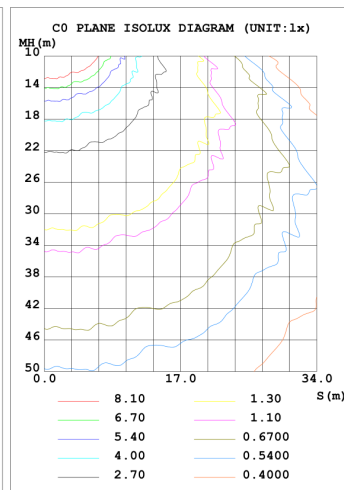

Wisdom
wisdom light, wisdom life.

60W

Square Post Top Light

TECHNICAL PARAMETERS:

Type	WSD-SPT06W27-XXK-Z		
Power	60W	Lighting Angle	159°
Input Voltage	AC120-277V	LED Brightness Decay	<5%/6000 hrs
PF	>0.98	Working Life	>75000 hrs
Driver Efficiency	>90%	Working Temperature	-30 - +45°C
Luminous Flux	8043 Lm	Storage Temperature	-40 - +80°C
Color Temperature	4000K/5000K	Protection Level	Wet Location
CRI	Ra>70	Cable	3core, 18AWG (0.5m)

PHOTOMETRY:

ORDERING EXAMPLE: WSD-SPT06W27-XXK-Z [D, W, B, S]

WSD	SPT	06W	27	XXK	Z
Company	Product	Power	Voltage	ColorTemp	FINISH
WISDOM	SPT Square Post Top Light	06W(60W)	27 AC120-277V	40K (4000K) 50K (5000K) ± 500K	D (Dark Bronze) W (White) B (Black) S (Silvery)