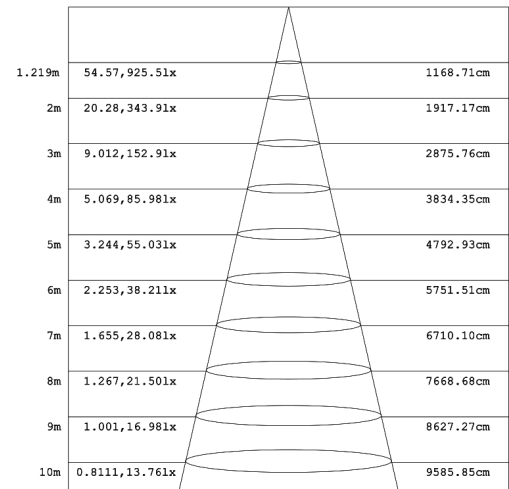

Wisdom
wisdom light, wisdom life.

60W

Square Post Top Light

TECHNICAL PARAMETERS:

Type	WSD-SPT06W27-XXK-Z		
Power	60W	Lighting Angle	159°
Input Voltage	AC120-277V	LED Brightness Decay	<5%/6000 hrs
PF	>0.98	Working Life	>75000 hrs
Driver Efficiency	>90%	Working Temperature	-30 - +45°C
Luminous Flux	8043 Lm	Storage Temperature	-40 - +80°C
Color Temperature	4000K/5000K	Protection Level	Wet Location
CRI	Ra>70	Cable	3core, 18AWG (0.5m)

PHOTOMETRY:

ORDERING EXAMPLE: WSD-SPT06W27-XXK-Z [D, W, B, S]

WSD	SPT	06W	27	XXK	Z
Company	Product	Power	Voltage	ColorTemp	FINISH
WISDOM	SPT Square Post Top Light	06W(60W)	27 AC120-277V	40K (4000K) 50K (5000K) ± 500K	D (Dark Bronze) W (White) B (Black) S (Silvery)