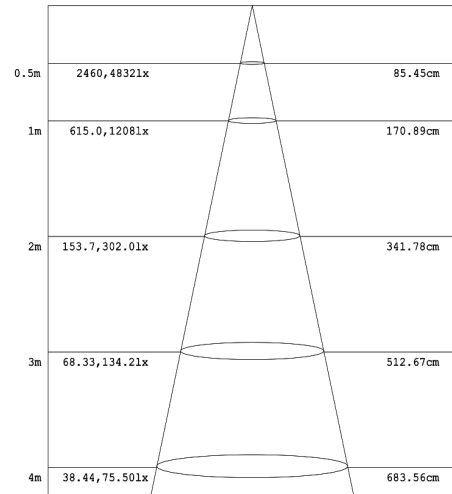

- Shell Materials: Aluminum & PC
- Finish: Dark Bronze/White/black
- Net Weight: 1.53KG (3.4 LBS)
- **Product Size: 205mm*165.3mm*97.6mm**
- **Carton Size: 255mm*200mm*145mm**

Wisdom
wisdom light, wisdom life.

45W

WALL PACK LIGHT

TECHNICAL PARAMETERS:

Type	WSD-SWP45W27-XXK-Z-Y		
Power	45W	Lighting Angle	86°
Input Voltage	AC120-277V	LED Brightness Decay	<5%/6000 hrs
PF	>0.98	Working Life	>75000 hrs
Driver Efficiency	>90%	Working Temperature	-30 - +45°C
Luminous Flux	5865 Lm	Storage Temperature	-40 - +80°C
Color Temperature	4000K/5000K	Protection Level	Wet Location
CRI	Ra>80	Cable	Input Connect, No Cable

PHOTOMETRY:

ORDERING EXAMPLE: WSD-SWP45W27-XXK-Z [D, W, B, S] -Y [blank, p]

WSD	45W	SWP	27	XXK	Z	Y
Company	Power	Product	Voltage	ColorTemp	FINISH	Control
WISDOM	45W (45W)	SWP Slim Adjustable Wall Pack	27 AC120-277V	40K (4000K) 50K (5000K) ± 500K	D (Dark Bronze) W (White) B (Black) S (Silvery)	P Photocell