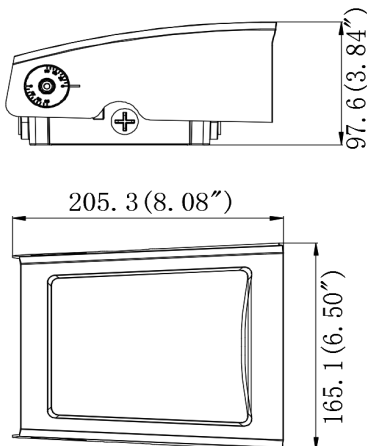

PRODUCT APPLICATIONS:

The WALL PACK LED Lighting Series can be widely used for Indoor or Outdoor (Wet Location) Excellent for Museums, Art Galleries, Shopping Malls, Office Buildings, Walls and many other applications.