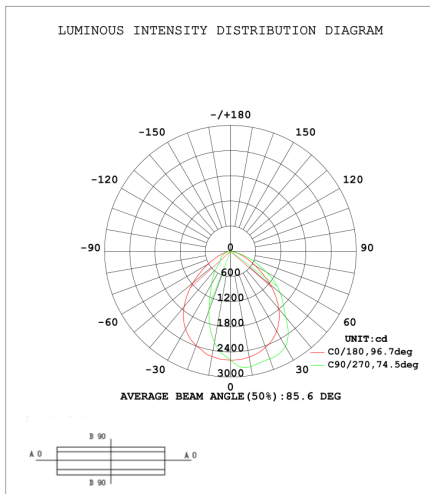

- Shell Materials: Aluminum & PC
- Finish: Dark Bronze/White/black
- Net Weight: 1.53KG (3.4 LBS)
- **Product Size: 205mm*165.3mm*97.6mm**
- **Carton Size: 255mm*200mm*145mm**

Wisdom
wisdom light, wisdom life.

45W

WALL PACK LIGHT

TECHNICAL PARAMETERS:

Type	WSD-SWP45W27-XXK-Z-Y		
Power	45W	Lighting Angle	86°
Input Voltage	AC120-277V	LED Brightness Decay	<5%/6000 hrs
PF	>0.98	Working Life	>75000 hrs
Driver Efficiency	>90%	Working Temperature	-30 - +45°C
Luminous Flux	5865 Lm	Storage Temperature	-40 - +80°C
Color Temperature	4000K/5000K	Protection Level	Wet Location
CRI	Ra>80	Cable	Input Connect, No Cable

PHOTOMETRY:

ORDERING EXAMPLE: WSD-SWP45W27-XXK-Z [D, W, B, S] -Y [blank, p]

WSD	45W	SWP	27	XXK	Z	Y
Company	Power	Product	Voltage	ColorTemp	FINISH	Control
WISDOM	45W (45W)	SWP Slim Adjustable Wall Pack	27 AC120-277V	40K (4000K) 50K (5000K) ± 500K	D (Dark Bronze) W (White) B (Black) S (Silvery)	P Photocell