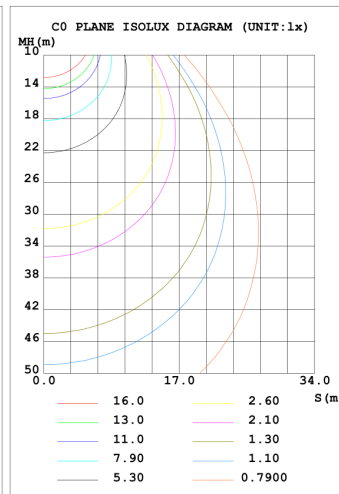

- Shell Materials: Aluminum & PC
- Finish: Dark Bronze/White/black
- Net Weight: 1.53KG (3.4 LBS)
- **Product Size: 205mm*165.3mm*97.6mm**
- **Carton Size: 255mm*200mm*145mm**

Wisdom
wisdom light, wisdom life.

45W

WALL PACK LIGHT

TECHNICAL PARAMETERS:

Type	WSD-SWP45W27-XXK-Z-Y		
Power	45W	Lighting Angle	86°
Input Voltage	AC120-277V	LED Brightness Decay	<5%/6000 hrs
PF	>0.98	Working Life	>75000 hrs
Driver Efficiency	>90%	Working Temperature	-30 - +45°C
Luminous Flux	5865 Lm	Storage Temperature	-40 - +80°C
Color Temperature	4000K/5000K	Protection Level	Wet Location
CRI	Ra>80	Cable	Input Connect, No Cable

PHOTOMETRY:

ORDERING EXAMPLE: WSD-SWP45W27-XXK-Z [D, W, B, S] -Y [blank, p]

WSD	45W	SWP	27	XXK	Z	Y
Company	Power	Product	Voltage	ColorTemp	FINISH	Control
WISDOM	45W (45W)	SWP Slim Adjustable Wall Pack	27 AC120-277V	40K (4000K) 50K (5000K) ± 500K	D (Dark Bronze) W (White) B (Black) S (Silvery)	P Photocell